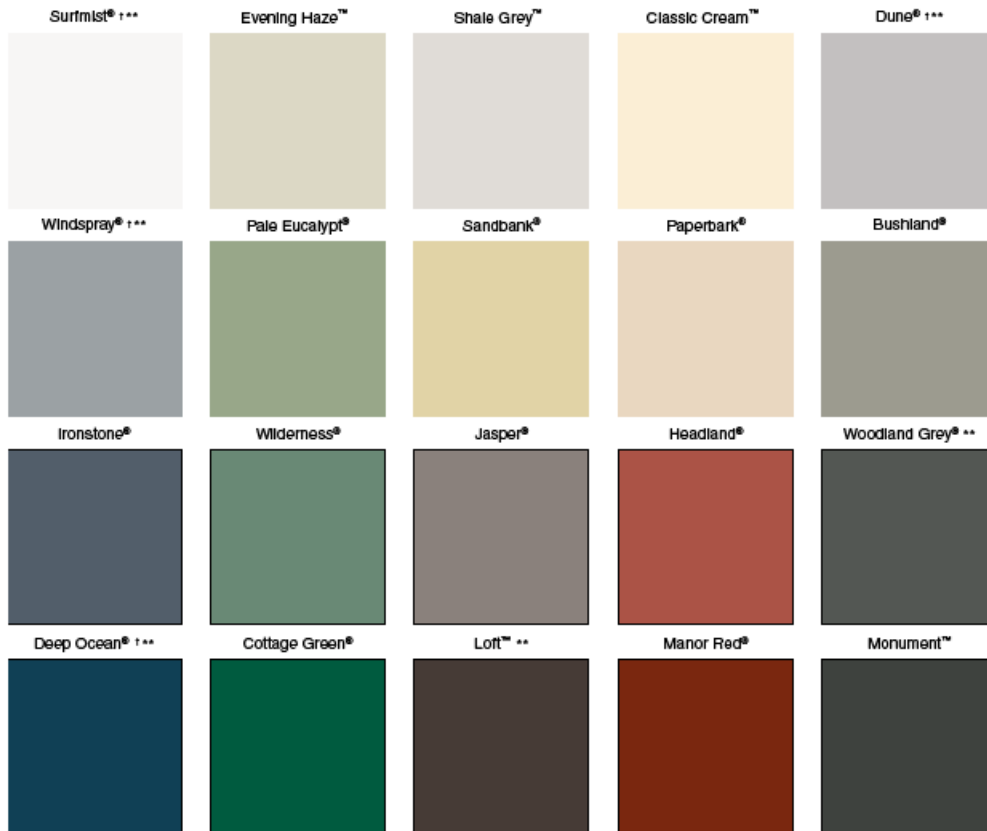

COLOURS FOR ROOFING, WALLING
GUTTERS, FASCIA AND DOWNPIPE

COLOURS FOR FENCING